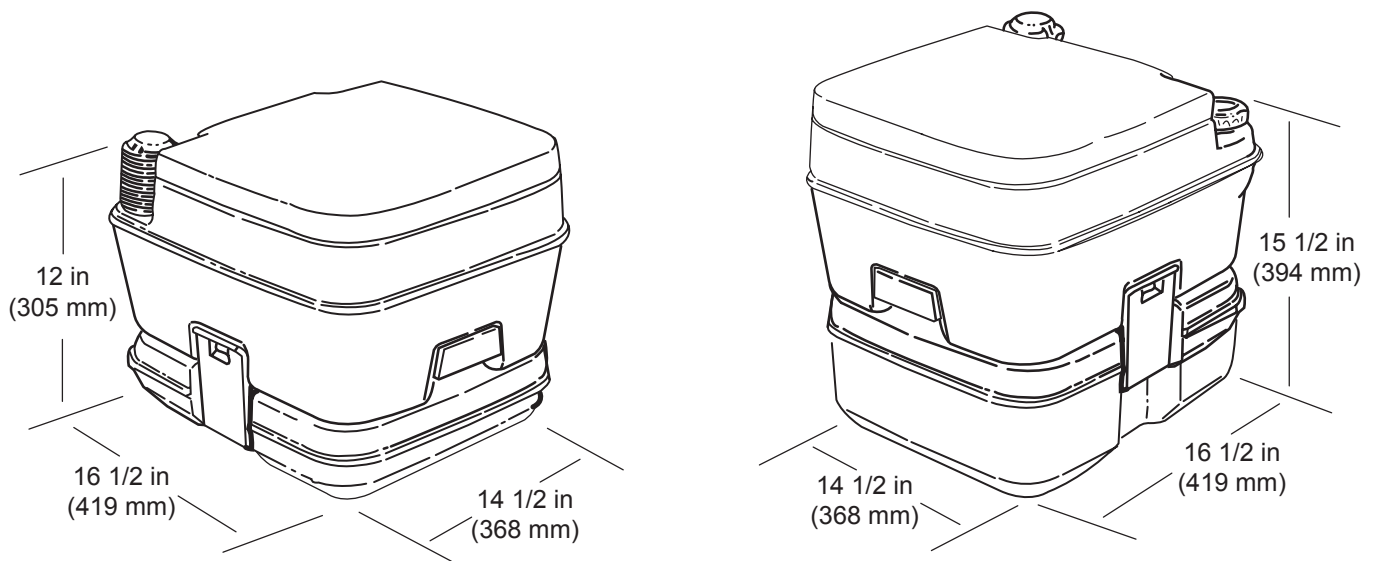

CONVENIENCE OF HOME ANYWHERE YOU TRAVEL

Model	962	964	964MSD	966	965	965MSD
Description¹	2.5 gal/9.5 l capacity portable toilet	2.5 gal/9.5 l capacity portable toilet, mounting brackets	2.5 gal/9.5 l capacity portable toilet, mounting brackets, MSD fittings	5.0 gal/18.9 l capacity portable toilet	5.0 gal/18.9 l capacity portable toilet, mounting brackets	5.0 gal/18.9 l capacity portable toilet, mounting brackets, MSD fittings
Discharge	Manual	Manual	1.5 in/38 mm ID plumbing	Manual	Manual	1.5 in/38 mm ID plumbing

¹ Mounting brackets are also available as separate accessory kits for 962 and 964 models.

1. SECURE PORTABILITY

Firm-locking side latches assure worry-free portability