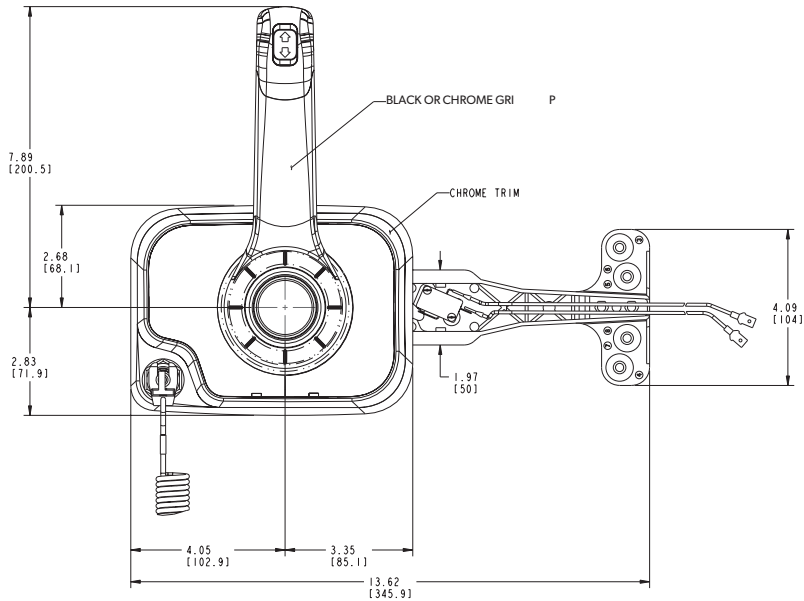

ORDER INFORMATION

OPTION - BLACK

PART NO.

Xtreme Side Mount Control, Black with Engine Cut Off Switch	CHX8550P
Xtreme Side Mount Control, Black with Engine Cut Off Switch, Trim Switch	CHX8551P
Xtreme Side Mount Control, Black with Engine Cut Off Switch, Trim Switch, Tilt Switch	CHX8552P
Xtreme Side Mount Control, Black (no Cut Off Switch)	CHX8553P
Xtreme Side Mount Control, Black with Trim Switch (no Cut Off Switch)	CHX8554P
Xtreme Side Mount Control, Black with Trim Switch, Tilt Switch (no Cut Off Switch)	CHX8555P

OPTION - CHROME

PART NO.

Xtreme Side Mount Control, Chrome with Engine Cut Off Switch	CHX8050P
Xtreme Side Mount Control, Chrome with Engine Cut Off Switch, Trim Switch	CHX8051P
Xtreme Side Mount Control, Chrome with Engine Cut Off Switch, Trim Switch, Tilt Switch	CHX8052P

ADVANCED BEYOND THOSE OF ANY OTHER CONTROL ON THE MARKET.

Technical Data

CHX8051P Hole Cutout