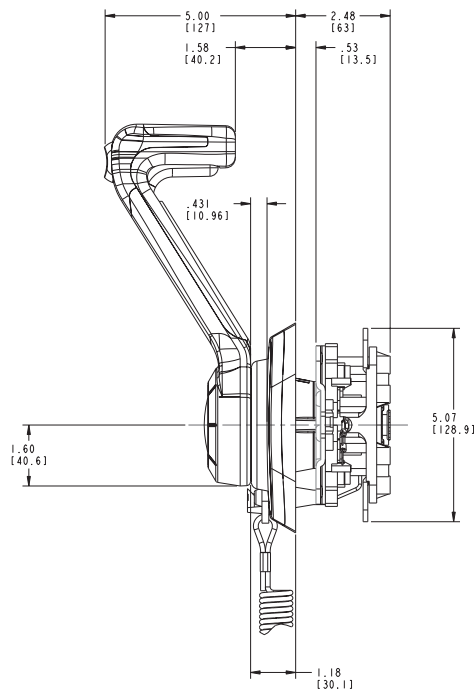

ORDER INFORMATION

OPTION - BLACK

PART NO.

Xtreme Side Mount Control, Black with Engine Cut Off Switch	CHX8550P
Xtreme Side Mount Control, Black with Engine Cut Off Switch, Trim Switch	CHX8551P
Xtreme Side Mount Control, Black with Engine Cut Off Switch, Trim Switch, Tilt Switch	CHX8552P
Xtreme Side Mount Control, Black (no Cut Off Switch)	CHX8553P
Xtreme Side Mount Control, Black with Trim Switch (no Cut Off Switch)	CHX8554P
Xtreme Side Mount Control, Black with Trim Switch, Tilt Switch (no Cut Off Switch)	CHX8555P

OPTION - CHROME

PART NO.

Xtreme Side Mount Control, Chrome with Engine Cut Off Switch	CHX8050P
Xtreme Side Mount Control, Chrome with Engine Cut Off Switch, Trim Switch	CHX8051P
Xtreme Side Mount Control, Chrome with Engine Cut Off Switch, Trim Switch, Tilt Switch	CHX8052P

ADVANCED BEYOND THOSE OF ANY OTHER CONTROL ON THE MARKET.

Technical Data

CHX8051P Hole Cutout